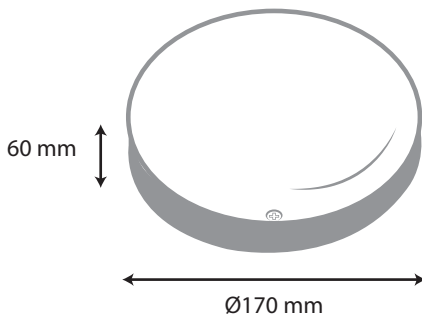

DIMENSION

PRODUCT

Name	CGB Outdoor LED Globe light
Reference	EL-CGB-15W
Body color	White
Material	Aluminum
Category	Wall/ Surface

LIGHTING INFORMATION

Light source	LED
Gross luminous flux	1200Lm
Power	15W
Colour temperature CCT	3000 / 4000 / 7000 K
Colour Rendering Index	CRI = 80
Light beam angle	120°
Chip Type	SMD2835
Dimming	Non Dimmable
Median useful Life	30,000 hours

OTHER DATA

Diffuser Material	OPAL PC
Ingress Protection	IP54
Dimension (mm)	L: 170 W: 170 H: 60 mm

DRIVER OPTIONS

ON / OFF	
Class II	
Frequency (Hz)	50/60 Hz
Power Factor	0.5
Mains voltage	AC 175-265V
Ingress Protection	IP54

PHOTOMETRIC DETAILS

1m	03.77, 037.81lx	339.31mm
2m	09.46, 75.36lx	681.43mm
3m	15.17, 39.53lx	1016.50mm
4m	21.70, 28.64lx	1344.61mm
5m	29.14, 23.79lx	1664.75mm
6m	37.39, 19.62lx	1976.92mm
7m	46.46, 16.02lx	2281.11mm
8m	56.36, 12.92lx	2577.32mm
9m	67.10, 10.26lx	2865.55mm
10m	78.69, 7.98lx	3146.80mm
15m	145.77, 3.14lx	4719.00mm