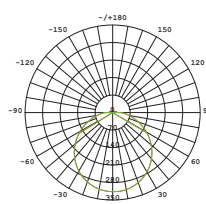

DIMENSION

PRODUCT

Name	CGB Outdoor LED Globe light
Reference	EL-CGB-15W
Body color	White
Material	Aluminum
Category	Wall/ Surface

LIGHTING INFORMATION

Light source	LED
Gross luminous flux	1200Lm
Power	15W
Colour temperature CCT	3000 / 4000 / 7000 K
Colour Rendering Index	CRI = 80
Light beam angle	120°
Chip Type	SMD2835
Dimming	Non Dimmable
Median useful Life	30,000 hours

OTHER DATA

Diffuser Material	OPAL PC
Ingress Protection	IP54
Dimension (mm)	L: 170 W: 170 H: 60 mm

DRIVER OPTIONS

ON / OFF	
Class II	
Frequency (Hz)	50/60 Hz
Power Factor	0.5
Mains voltage	AC 175-265V
Ingress Protection	IP54

PHOTOMETRIC DETAILS

1m	03.77, 037.81lx	339.31mm
2m	09.46, 75.36lx	681.43mm
3m	15.17, 39.53lx	1016.50mm
4m	21.70, 28.64lx	1344.61mm
5m	29.14, 23.79lx	1664.75mm
6m	37.39, 19.62lx	1976.92mm
7m	46.46, 16.02lx	2281.11mm
8m	56.36, 12.92lx	2577.32mm
9m	67.10, 10.26lx	2865.55mm
10m	78.69, 7.98lx	3146.80mm
15m	145.77, 3.14lx	4719.00mm